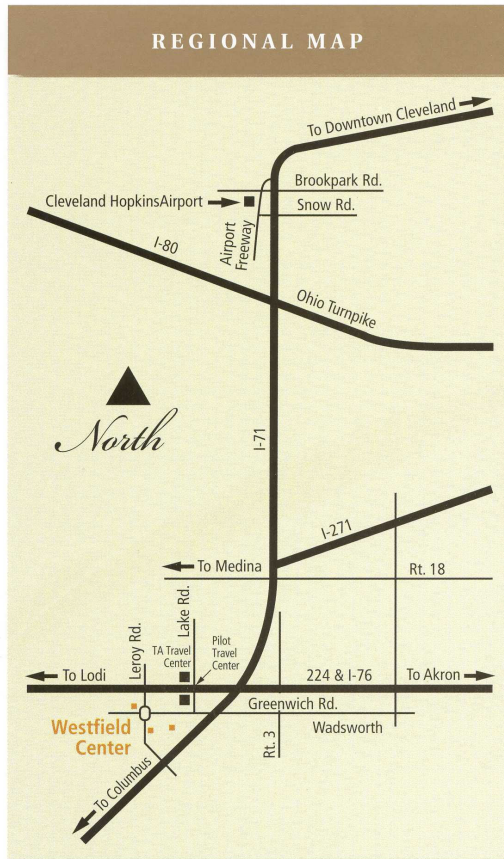

## REGIONAL MAP

## LOCAL MAP

# Directions

### Coming from the North

- ◆ Take I-71 South to exit #209.(Akron/Lodi exit)
- ◆ Follow signs for Lodi (West – Rt. 224) to the first traffic light at Lake Road. (County Road 19. There are (2) truck stops at this intersection.)
- ◆ Turn left at the light going 1/4 mile to the stop sign at Lake & Greenwich roads.
- ◆ Turn right onto Greenwich Road. (County Road 97.)
- ◆ Follow Greenwich Road (about 2 miles) into Westfield Center.