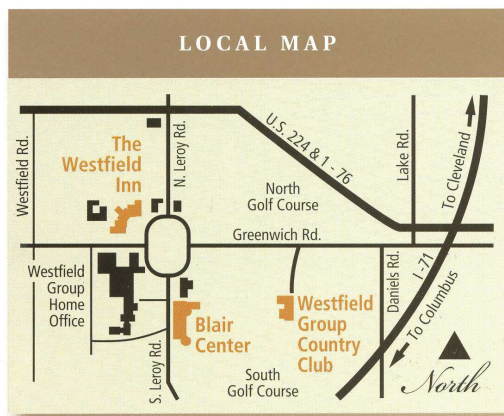

LOCAL MAP

Directions

TO WESTFIELD CENTER

Coming from the North

- Take I-71 South to exit #209.(Akron/Lodi exit)
- Follow signs for Lodi (West – Rt. 224) to the first traffic light at Lake Road. (County Road 19. There are (2) truck stops at this intersection.)
- Turn left at the light going 1/4 mile to the stop sign at Lake & Greenwich roads.
- Turn right onto Greenwich Road. (County Road 97.)
- Follow Greenwich Road (about 2 miles) into Westfield Center.

Coming from the South

- Take I-71 North to exit #209. (Akron/Lodi exit)
- Follow signs for Lodi (West – Rt. 224) to the first traffic light at Lake Road. (County Road 19. There are (2) truck stops at this intersection.)
- Turn left at the light going 1/4 mile to the stop sign at Lake & Greenwich roads.
- Turn right onto Greenwich Road. (County Road 97.)
- Follow Greenwich Road (about 2 miles) into Westfield Center.

Coming from the East

- Take Interstate 76 West toward Lodi (Rt. 224) to the first traffic light at Lake Road (County Road 19. There are (2) truck stops at this intersection.)
- Turn left at the light going 1/4 mile to the stop sign at Lake & Greenwich roads.
- Turn right onto Greenwich Road. (County Road 97.)
- Follow Greenwich Road (about 2 miles) into Westfield Center.

HOSPITALITY OPERATIONS

One Park Circle
Westfield Center, Ohio 44251
330.887.0505
1.800.243.0210 ext. 2505
Fax: 330.887.0235